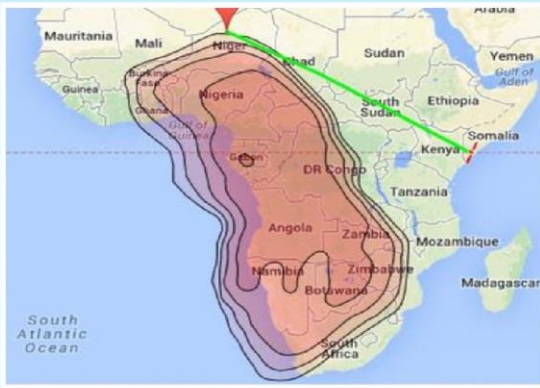

# **NigComSat-1R Coverage Map**

# NIGCOMSAT - 1R COVERAGE AREAS

■ **KU-BAND PAYLOAD**  
Ku BAND ECOWAS 1 BEAM

■ **KU-BAND PAYLOAD**  
Ku BAND ECOWAS 2 BEAM

■ **KU-BAND PAYLOAD**  
Ku BAND KASHI BEAM

■ **C-BAND PAYLOAD**  
C-BAND BEAM

■ **KA-BAND PAYLOAD**  
KA BAND NIGERIA SPOT BEAM