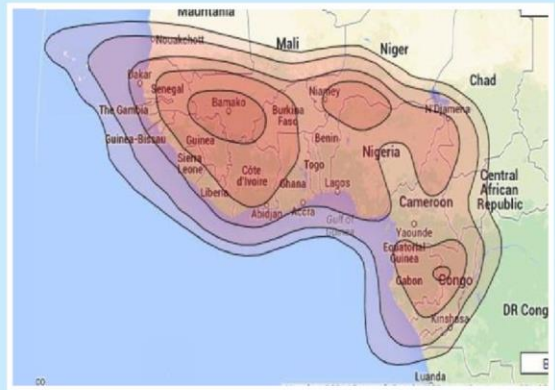

# **NigComSat-1R Coverage Map**

# NIGCOMSAT - 1R COVERAGE AREAS

■ **KU-BAND PAYLOAD**  
Ku BAND ECOWAS 1 BEAM

■ **KU-BAND PAYLOAD**  
Ku BAND ECOWAS 2 BEAM

■ **KU-BAND PAYLOAD**  
Ku BAND KASHI BEAM

■ **C-BAND PAYLOAD**  
C-BAND BEAM

■ **KA-BAND PAYLOAD**  
KA BAND NIGERIA SPOT BEAM

■ **KA-BAND PAYLOAD**  
KA-BAND SOUTH AFRICA SPOT BEAM

■ **KA-BAND PAYLOAD**  
KA BAND EUROPEAN SPOT BEAM