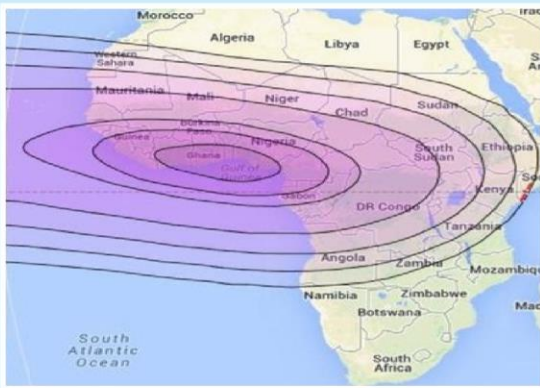

# NIGCOMSAT - 1R COVERAGE AREAS

■ **KU-BAND PAYLOAD**  
Ku BAND ECOWAS 1 BEAM

■ **KU-BAND PAYLOAD**  
Ku BAND ECOWAS 2 BEAM

■ **KU-BAND PAYLOAD**  
Ku BAND KASHI BEAM

■ **C-BAND PAYLOAD**  
C-BAND BEAM

■ **KA-BAND PAYLOAD**  
KA BAND NIGERIA SPOT BEAM

■ **KA-BAND PAYLOAD**  
KA-BAND SOUTH AFRICA SPOT BEAM

■ **KA-BAND PAYLOAD**  
KA BAND EUROPEAN SPOT BEAM